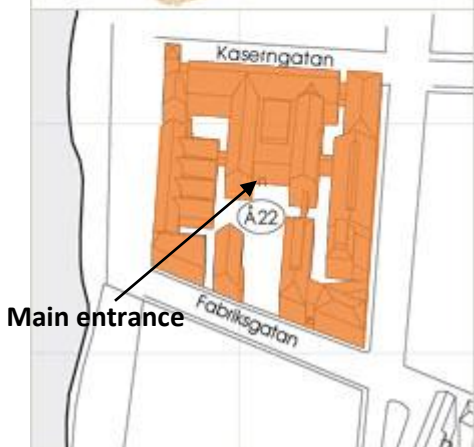

1. 2 THE EVENING PROGRAMME: Opera d'Alvilda in Abo is at Turku Castle, Linnankatu 80.

- The Opera starts at 21.00. Be in time!
- You get to the Turku Castle by buss number 1.
- More information on the Opera can be found at: <http://www.turku2011.fi/en/alvilda-abo_en>