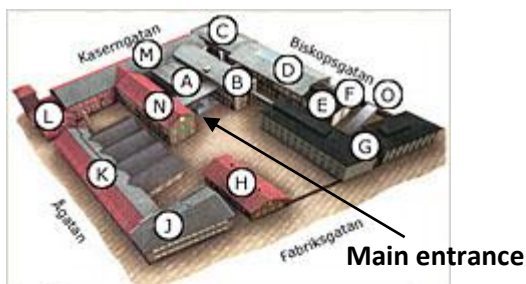

21.00 Opera d'Alvilda in Abo, Turku Castle, Linnankatu 80

LOCATION INSTRUCTIONS FOR TUBS SUMMER MEETING 2011

- 1 THE SCIENTIFIC PART of the TuBS summer meeting is held in one of the Åbo Akademi University (ÅA) auditoriums (auditorium Armfelt) in the Arken building (Tehtaankatu 2/Fabriksgatan 2).

•Arken is building Å22 in the ÅA campus map. You can view the ÅA campus map through the following link:

<https://www.abo.fi/student/en/media/2141/campuskartaengelska.pdf>

•Auditorium Armfelt is situated in part A of the Arken building (see picture).